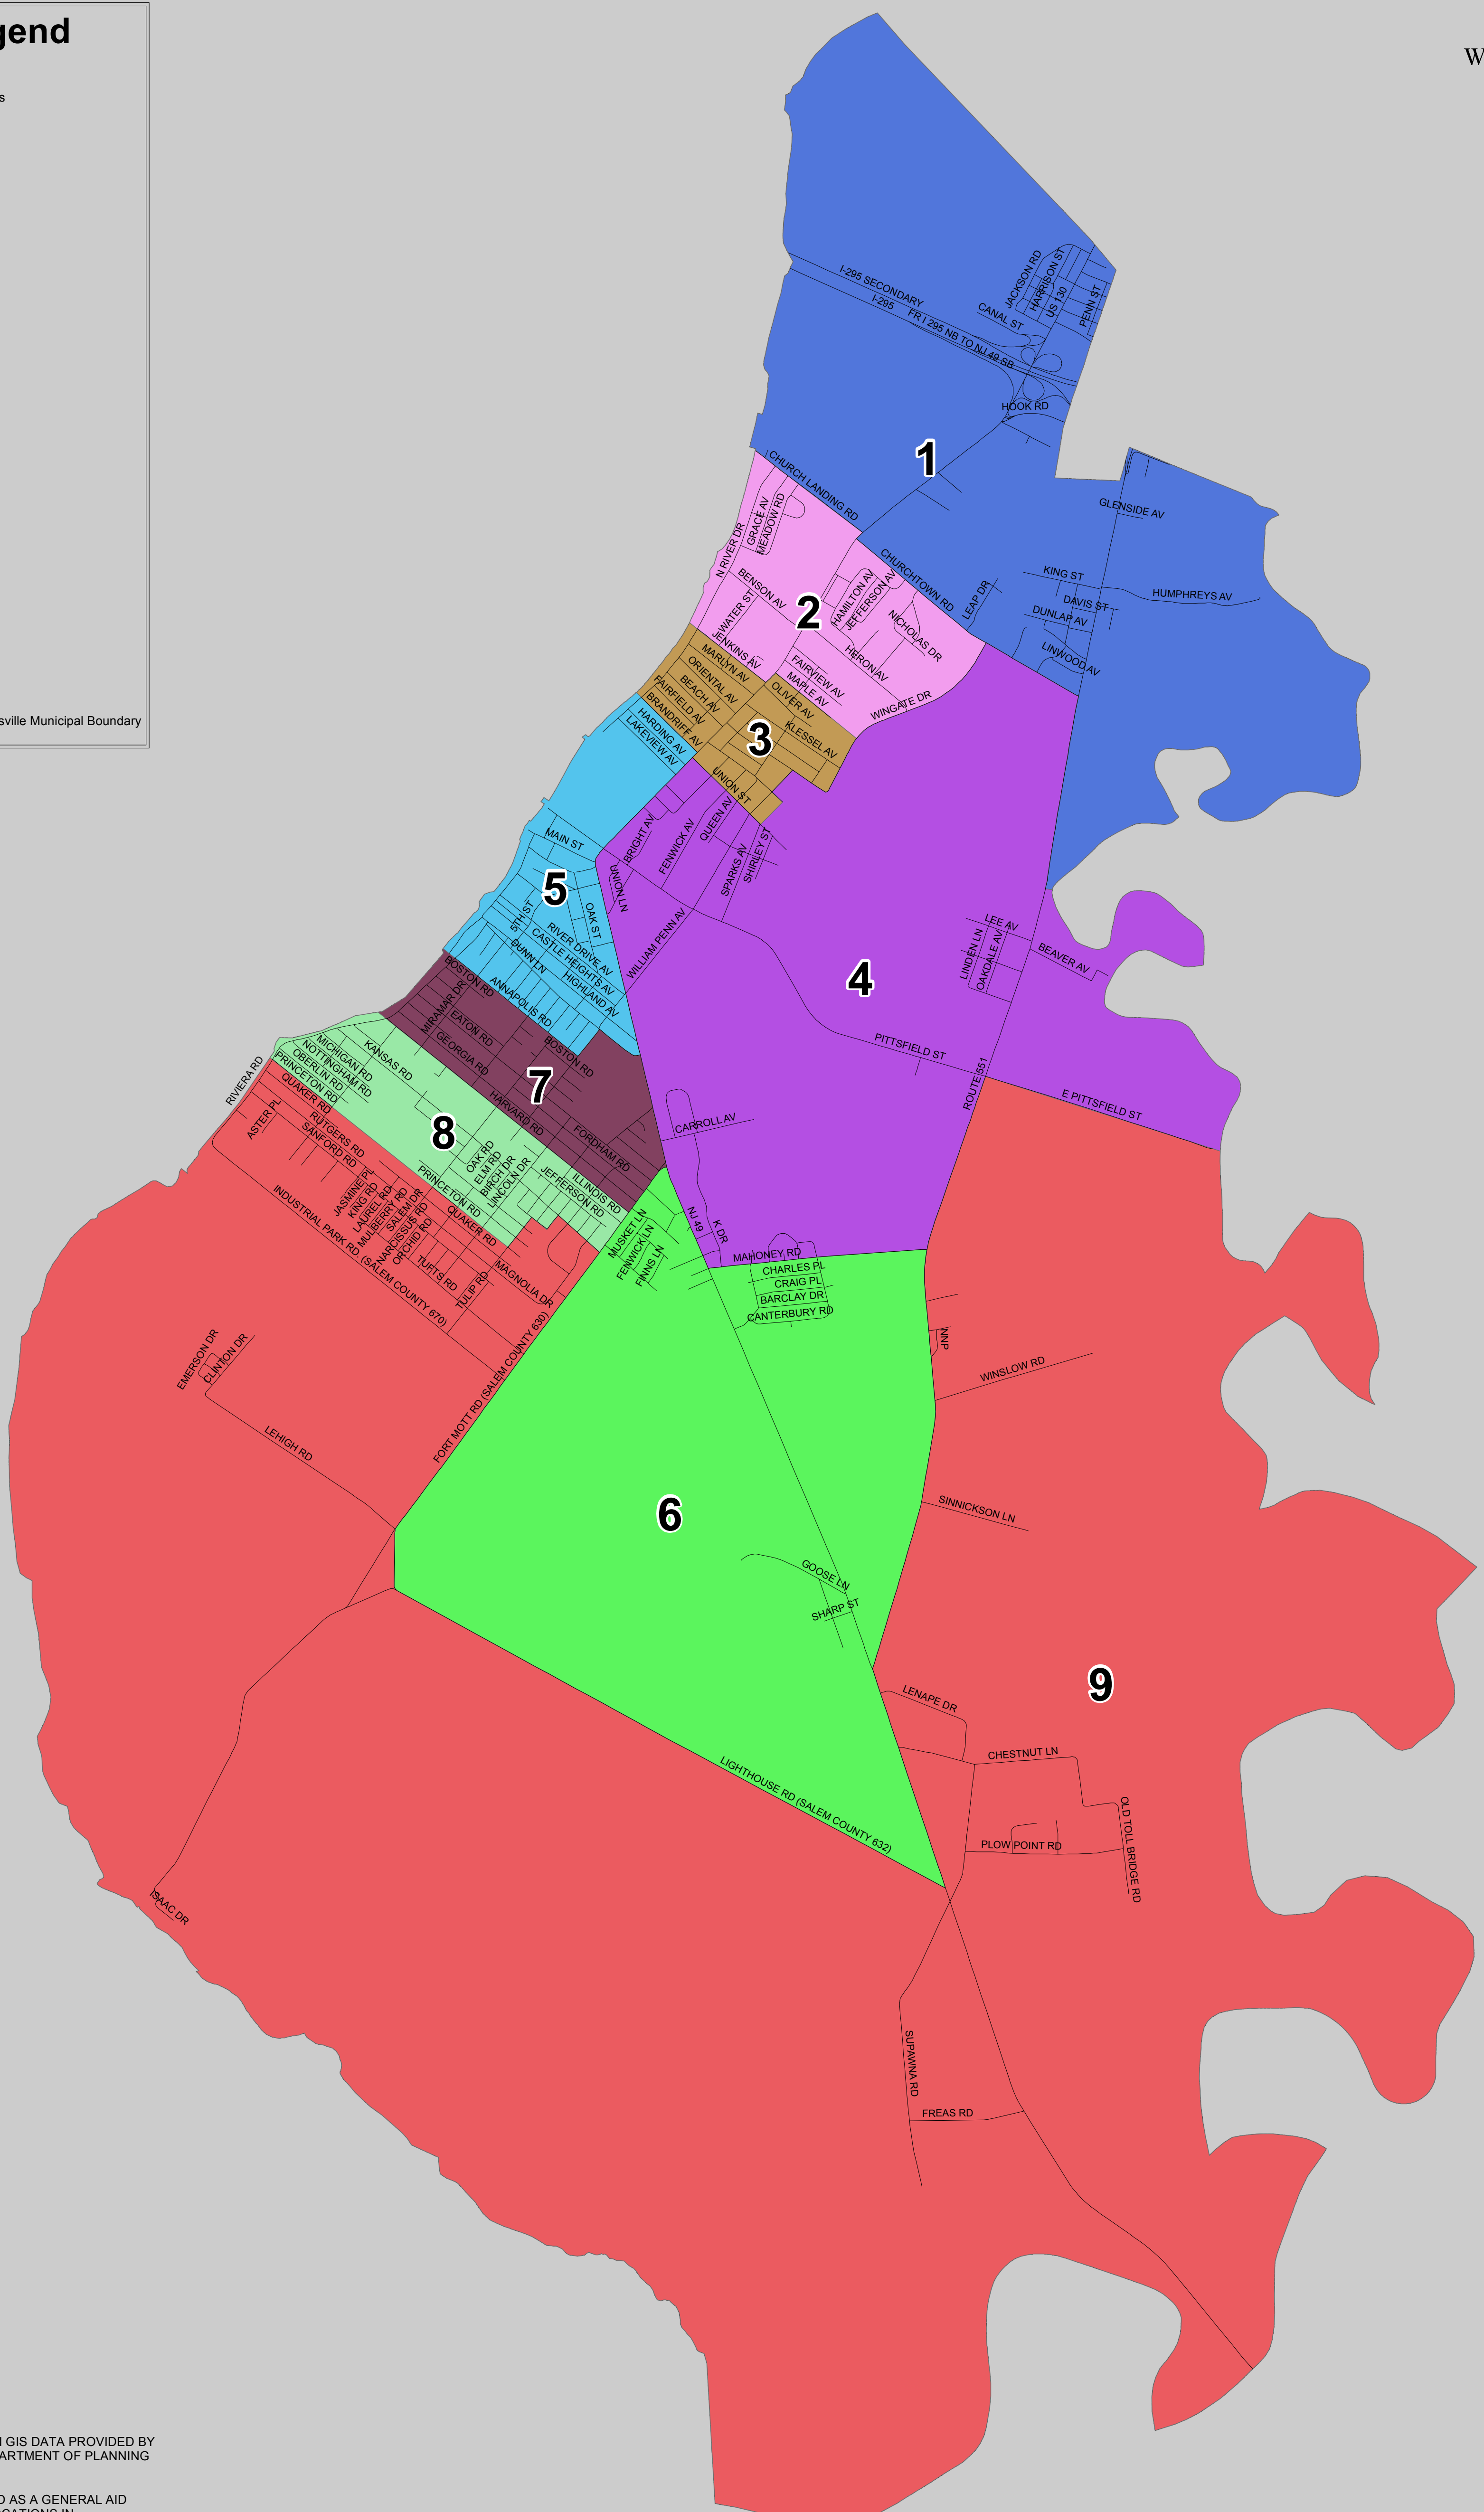

VOTING DISTRICTS PENNSVILLE TOWNSHIP

Legend

— Roads

Voting Districts

District Number

- 1 (Blue)
- 2 (Pink)
- 3 (Gold)
- 4 (Purple)
- 5 (Light Blue)
- 6 (Light Green)
- 7 (Dark Purple)
- 8 (Light Green)
- 9 (Red)

— Pennsville Municipal Boundary

NOTES:

THIS MAP IS BASED UPON GIS DATA PROVIDED BY THE SALEM COUNTY DEPARTMENT OF PLANNING & AGRICULTURE.

THIS MAP WAS PREPARED AS A GENERAL AID FOR VOTING DISTRICT LOCATIONS IN PENNSVILLE TOWNSHIP. THIS MAP IS NOT TO BE USED ANY OTHER PURPOSE.

THE INFORMATION AND DATA SHOWN ON THIS MAP IS SUBJECT TO CHANGE WITHOUT NOTICE. CONTACT THE SALEM COUNTY BOARD OF ELECTIONS TO DETERMINE YOUR SPECIFIC VOTING DISTRICT.